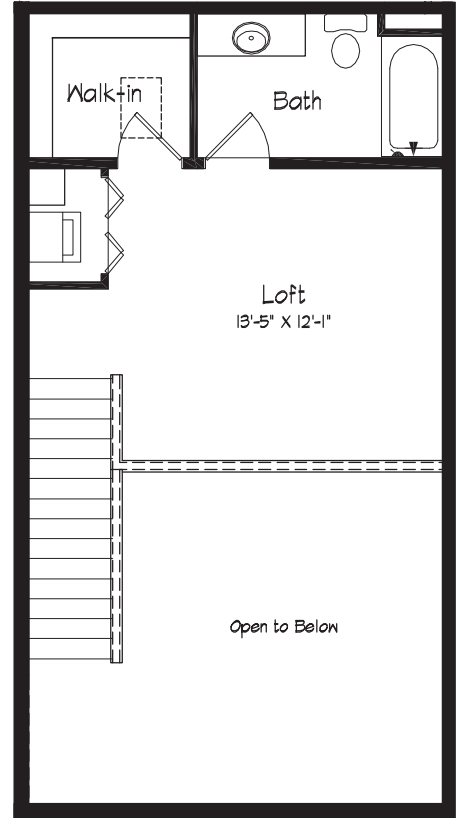

Lower Level

Loft Level

Unit Style F
 835 s.f.
 One Bedroom Loft
 #302, #306, #310